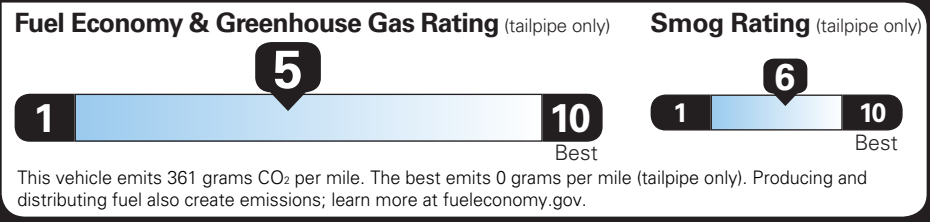

EPA DOT Fuel Economy and Environment

Gasoline Vehicle

ENVISION AWD

Fuel Economy **25** MPG combined city/hwy

22 MPG city

28 MPG highway

4.0 gallons per 100 miles

Small SUVs range from 14 to 125 MPG. The best vehicle rates 146 MPGe.

You spend **$1,500** more in fuel costs over 5 years compared to the average new vehicle.

Annual fuel cost **$2,000**